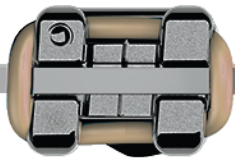

Old Technology

Pitts21™

Learn more at:

www.oc-orthodontics.com

Contact Us Today

(5 0 3) 4 7 2 - 8 3 2 0